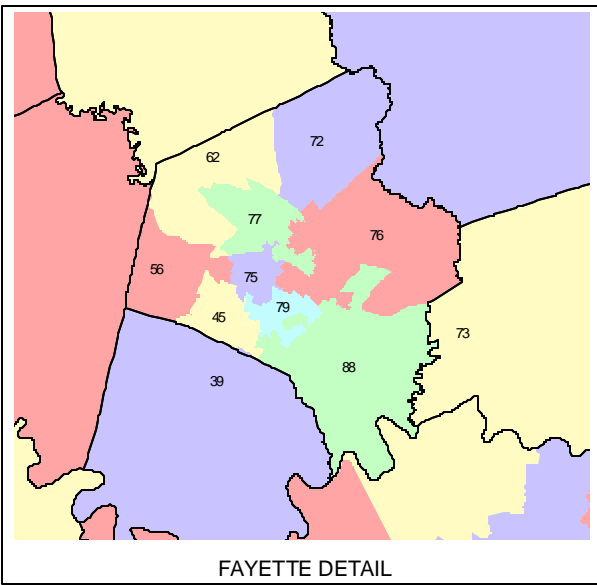

JEFFERSON DETAIL

FAYETTE DETAIL

NORTHERN KY DETAIL

Kentucky House Districts

House Plan (HH001A11) became law (KRS 5.201 - 5.300) January 31, 2002, with enactment of House Bill 1.