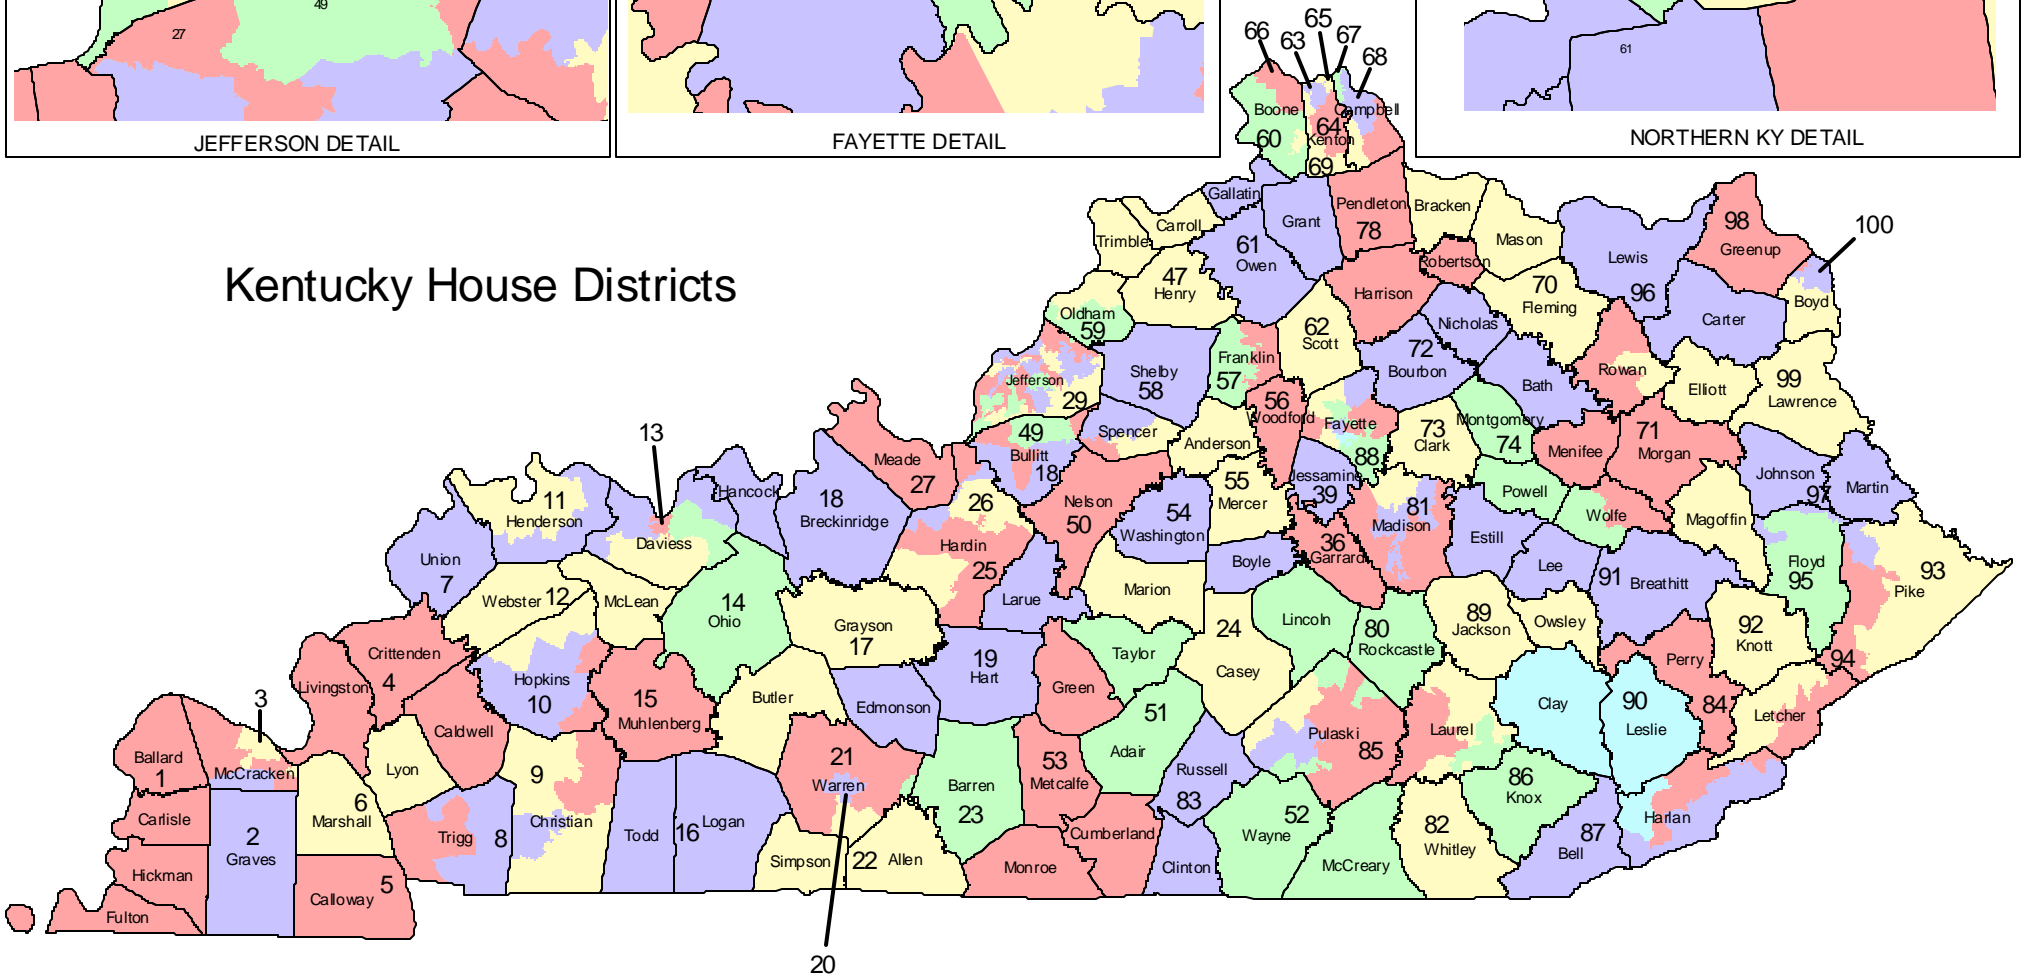

JEFFERSON DETAIL

FAYETTE DETAIL

NORTHERN KY DETAIL

Kentucky House Districts

House Plan (HH001A11) became law (KRS 5.201 - 5.300) January 31, 2002, with enactment of House Bill 1.